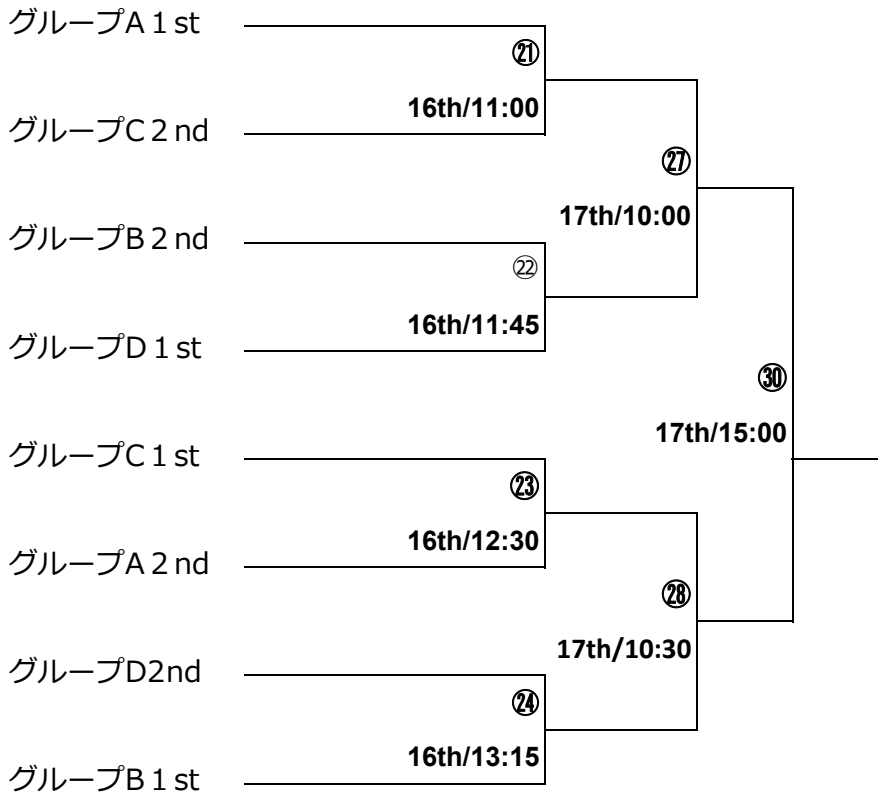

Mix Doubles (2nd Stage)

Top half