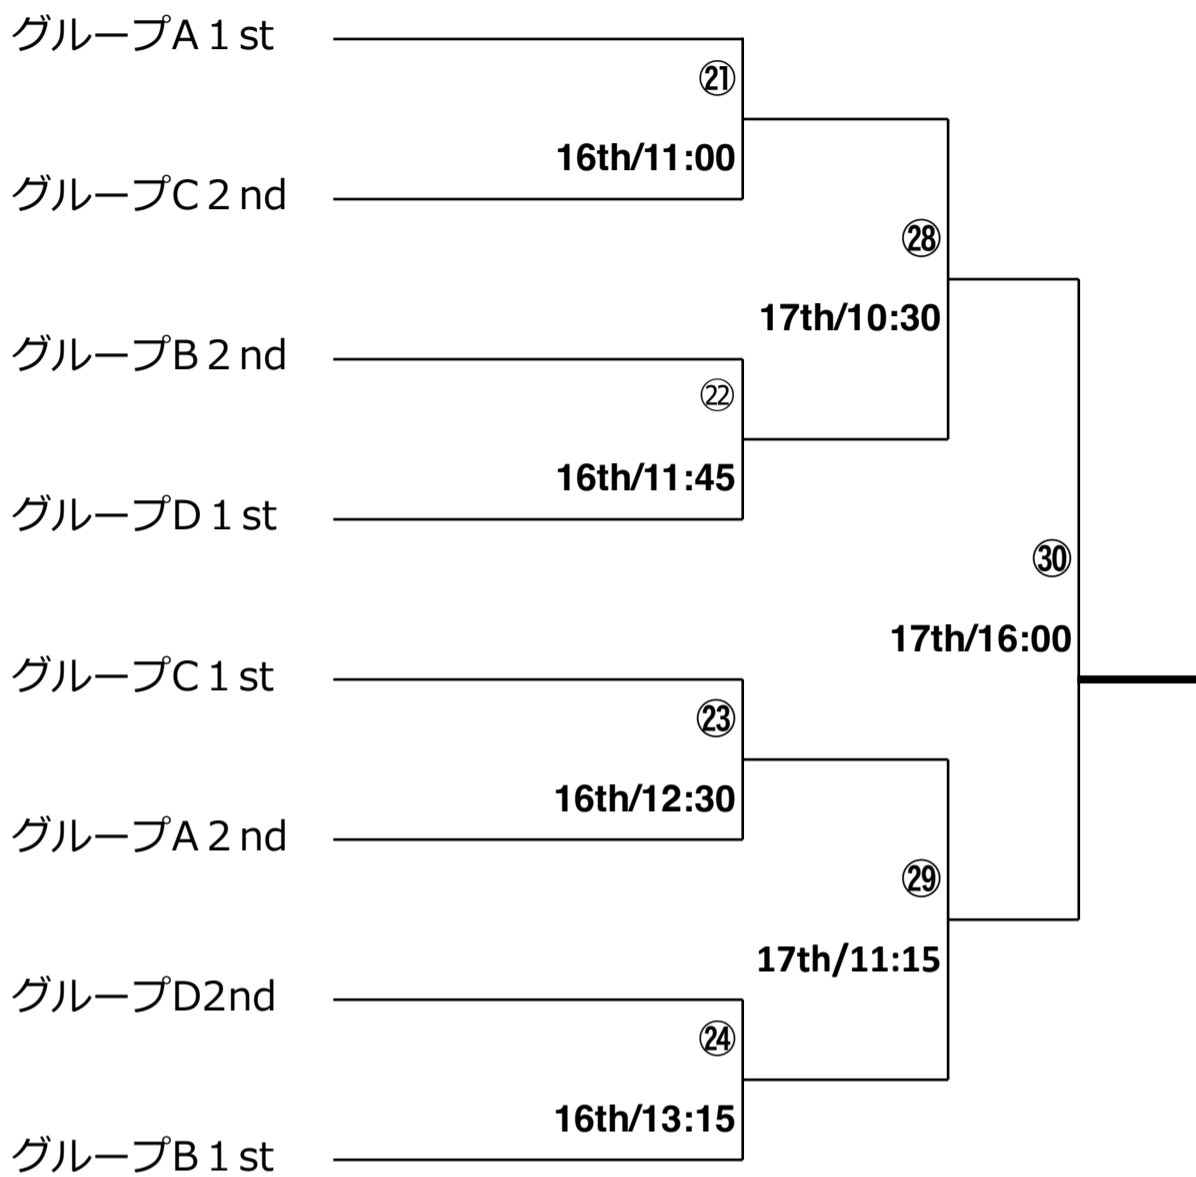

Mix Doubles (2nd Stage)

Top half